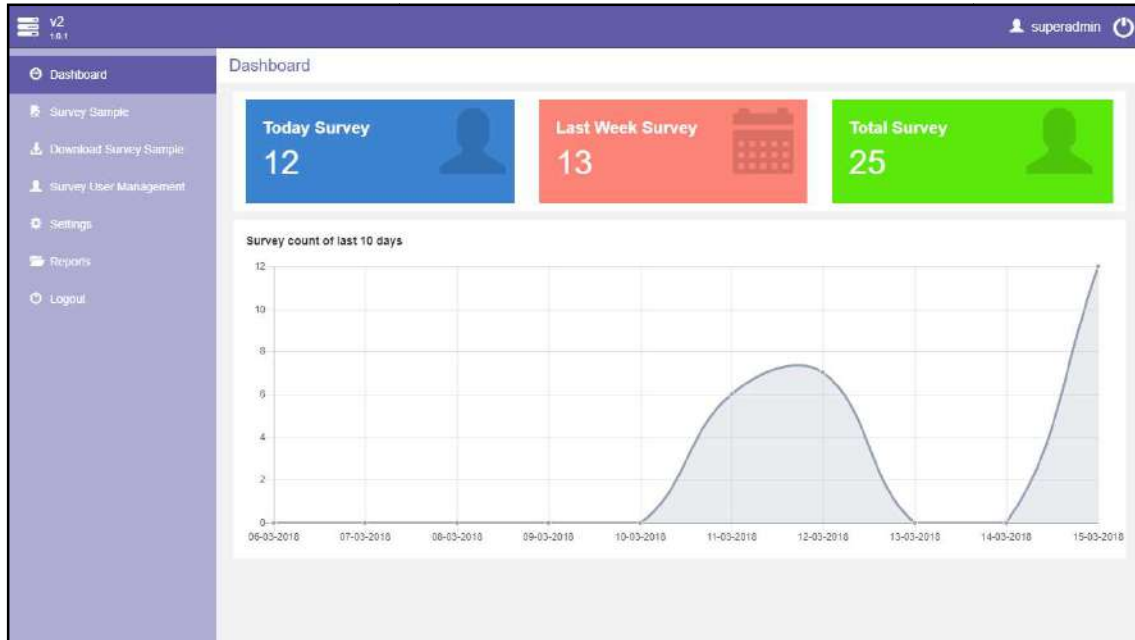

Election/Polls Survey Application

A mobile application to create & conduct extensive field surveys for Polls, Elections and Contests etc. It uses Analytic tools and algorithms to judge the impact of various schemes which have been implemented by Government or other Institutions.

Dashboard Screenshot

Administrator can

- Create/Modify/Delete Surveys
- View results of various surveys
- Run Analytics on Survey results
- View respondent details
- Generate reports based on demographics and various other parameters

Security

To make it secure - it's a Login based application, protected by administrator authorized OTP functionality.

DATA Integrity/Correctness/Immutability

Data is collected with respondent location i.e. collected with his/her GPS location and securely stored in the system.

The Analytic Model will show exact impact on the ground of various schemes or speeches. Demographic wise reports can be prepared so that concerned agencies can take steps to streamline their projects.